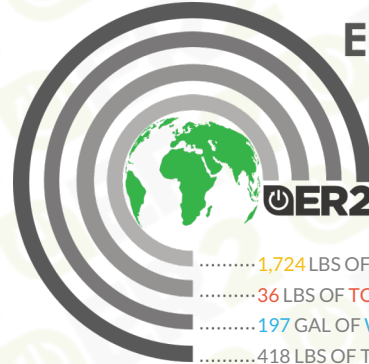

TRANSFORMING TECHNOLOGY SOLUTIONS

CERTIFICATE OF RECYCLING

CERTIFICATE #: 200130PHXLCBFB

DATE RECEIVED: 01/30/20

ENVIRONMENTAL IMPACT REPORT

-1,724 LBS OF GREEN HOUSE GASES REDUCED
-36 LBS OF TOXIC METALS DIVERTED FROM LANDFILL
-197 GAL OF WATER SAVED
-418 LBS OF TOTAL METAL RECOVERED

Issuing Party: ER2, LLC

Issued to: Cubex LLC
3801 E Roeser rd
Phoenix AZ 85040

Total Weight Received: 1,237 lbs

CERTIFICATION OF RECYCLING:

ER2 assumes title and ownership of received electronic materials, specified above and referenced in Exhibit A, and ensures all electronic materials will be securely dismantled and/or tested for the purpose of recycling, commodity value recovery or refurbishing purposes. All data on received electronic materials will be destroyed in accordance with the National Institute of Standards and Technology Guidelines for Media Sanitization (NIST 800-88), HIPAA's "45 CFR Parts 160, 162, and 164 Health Insurance Reform: Security Standards; Final Rule" and NAID Sec. 3.0 Data Destruction Process standard.